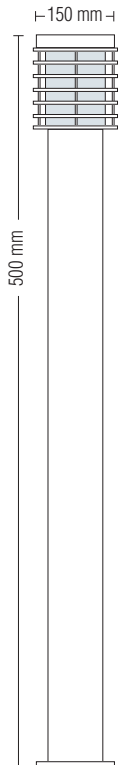

GARDEN LAMP

Product&Family Code: 075 001 0003

PALMIYE-3

Technical Data	
Voltage (V)	220-240V
Product Wattage (W)	Max.100W (20W ESL)
Lamp Type	E27
WEEE Regulation Appropriate	Yes
Operation Temperature	-30 / +40
Materials	Stainless Steel Body + PC(Diffuser)
Protection Class	I
Dimmable	No
EEL	E to A++
IP Rating	44

Technical Drawing

Applications

- Designed Outdoor applications: Gardens

Features

- High heat dissipation, low carbon and environmental protection.
- Low energy bulb (Bulb not included)