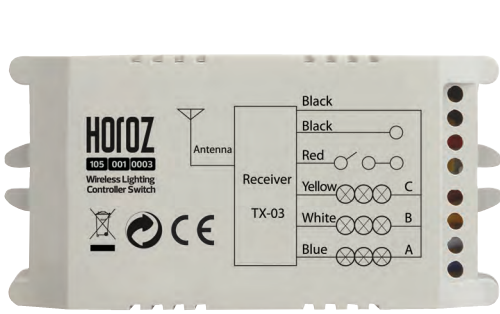

WIRELESS LIGHTING CONTROLLER SWITCH

CONTROLLER-3

105 001 0003

30m~60m operating range
3 channels of lights
full dimension remote control

Technical Data

- Working voltage: AC 180-240V 50Hz
- Working frequency: 433.92 Mhz
- Operation Range: 30m~60m in 360 degree (in open area)
- Tungsten filament lamp $\leq 1000W$
 - Energy saving lamp/LED $\leq 300W$
 - Energy saving lamp/LED ≤ 6 PCS
- Working voltage for remote controller: 12V (A23 alkaline battery)
- IP 20

Product Features

- Good Quality
- Protection Class for Remote Controller: III
- Protection Class for Switch: II
- Variety Application Area: Hotels and meeting room, Home and commercial lighting, education institutes, Airports and subway stations and factories, Corridor, office and reception areas.